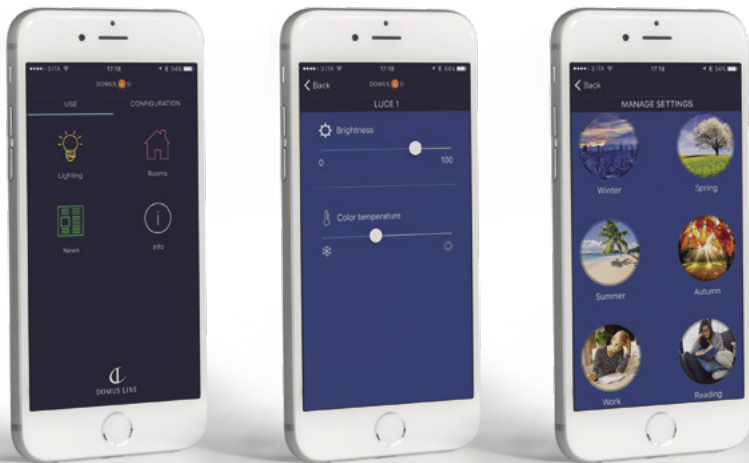

X-DRIVER D-MOTION

X-DRIVER and X-DRIVER D-MOTION

The home becomes intelligent

The collection of X-DRIVER and X-DRIVER D-MOTION power supplies incorporates the most advanced IoT technologies and, centralising the controls and adjustments, can dialogue with all the Domus Line LED luminaires. An intelligent and intuitive system that allows the devices to communicate with your smartphone using the Bluetooth and Wi-Fi interfaces, transforming your home into a Smart Home. With DOMUS4U or using a voice command to your Amazon Alexa or Google Home voice assistant, you can control your home lighting, also adjusting the brightness, light colour, or create scenarios and store any settings.