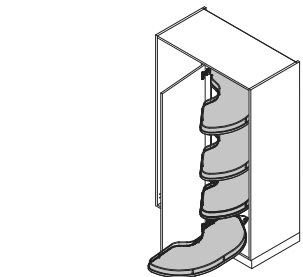

# CORNERSTONE® MAXX

1

2

3

8

<b>A</b>	400	450	500	600 mm
<b>B</b>	411	461	511	611 mm

07 / 2019

Extension Pole only

# VS ADD CORNERSTONE® MAXX

Separate purchase of CORNERSTONE MAXX shelving unit required. Please discard the fixing pole supplied with shelving unit as this product replaces it.

+

=

+

=