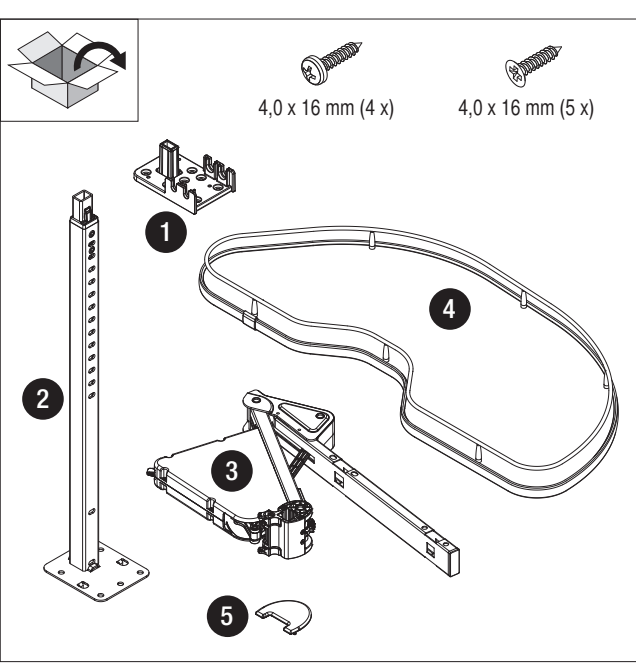

VAUTH SAGEL
QUALITY
MADE IN GERMANY