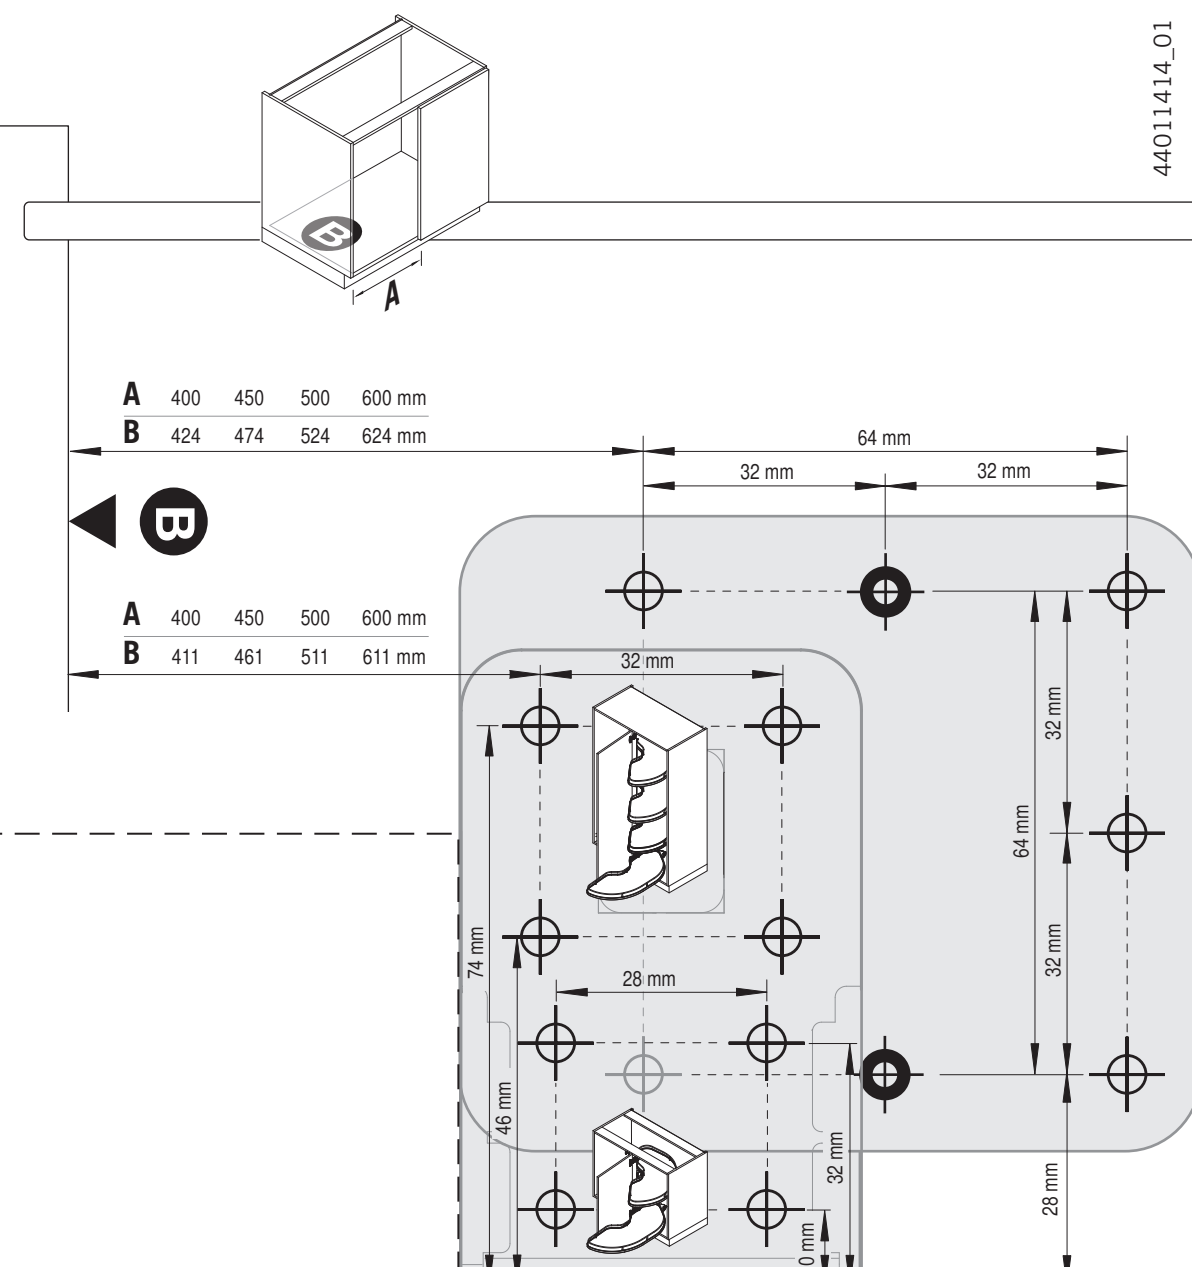

VAUTH SAGEL
QUALITY
MADE IN GERMANY

A	B min.	C
400	800	min. 361
450	900	min. 411
500	1000	min. 461
600	1000	min. 561