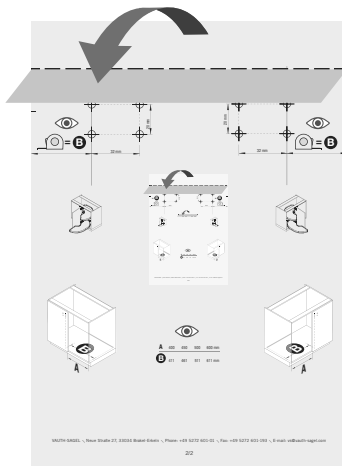

# CORNERSTONE® MAXX

1

2

3

8

<b>A</b>	400	450	500	600 mm
<b>B</b>	411	461	511	611 mm

07 / 2019

Extension Pole only

# VS ADD CORNERSTONE® MAXX

Separate purchase of CORNERSTONE MAXX shelving unit required. Please discard the fixing pole supplied with shelving unit as this product replaces it.

+

=

+

=