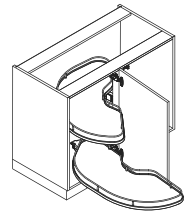

# CORNERSTONE® MAXX

1

2

3

8

<b>A</b>	400	450	500	600 mm
<b>B</b>	411	461	511	611 mm

07 / 2019

Extension Pole only

# VS ADD CORNERSTONE® MAXX

Separate purchase of CORNERSTONE MAXX shelving unit required. Please discard the fixing pole supplied with shelving unit as this product replaces it.

+

=

+

=