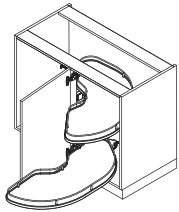

# CORNERSTONE® MAXX

1

2

3

8

<b>A</b>	400	450	500	600 mm
<b>B</b>	411	461	511	611 mm

07 / 2019

Extension Pole only

# VS ADD CORNERSTONE® MAXX

Separate purchase of CORNERSTONE MAXX shelving unit required. Please discard the fixing pole supplied with shelving unit as this product replaces it.

+

=

+

=