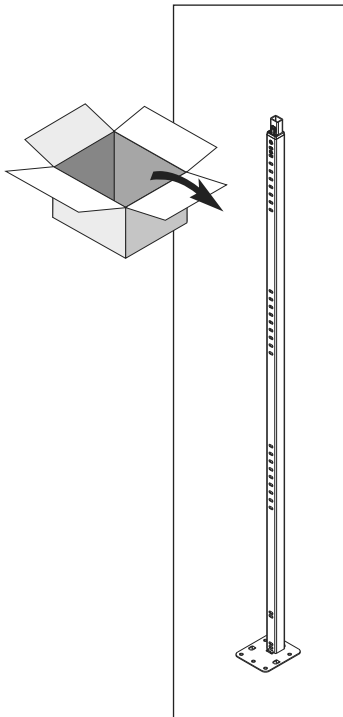

# CORNERSTONE® MAXX

1

2

3

8

<b>A</b>	400	450	500	600 mm
<b>B</b>	411	461	511	611 mm

07 / 2019

Extension Pole only

# VS ADD CORNERSTONE® MAXX

Separate purchase of CORNERSTONE MAXX shelving unit required. Please discard the fixing pole supplied with shelving unit as this product replaces it.

+

=

+

=