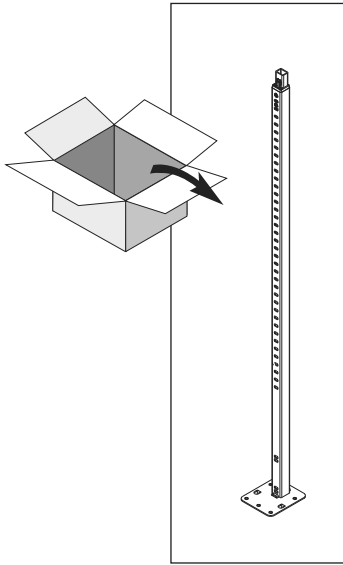

# CORNERSTONE® MAXX

1

2

3

8

<b>A</b>	400	450	500	600 mm
<b>B</b>	411	461	511	611 mm

07 / 2019

Extension Pole only

# VS ADD CORNERSTONE® MAXX

Separate purchase of CORNERSTONE MAXX shelving unit required. Please discard the fixing pole supplied with shelving unit as this product replaces it.

+

=

+

=