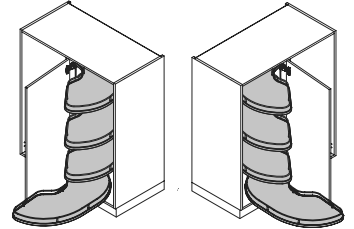

# CORNERSTONE® MAXX

1

2

3

8

<b>A</b>	400	450	500	600 mm
<b>B</b>	411	461	511	611 mm

07 / 2019

Extension Pole only

# VS ADD CORNERSTONE® MAXX

Separate purchase of CORNERSTONE MAXX shelving unit required. Please discard the fixing pole supplied with shelving unit as this product replaces it.

+

=

+

=