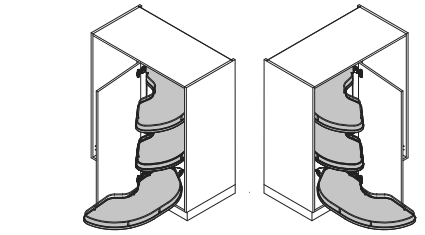

# CORNERSTONE® MAXX

1

2

3

8

<b>A</b>	400	450	500	600 mm
<b>B</b>	411	461	511	611 mm

07 / 2019

Extension Pole only

# VS ADD CORNERSTONE® MAXX

Separate purchase of CORNERSTONE MAXX shelving unit required. Please discard the fixing pole supplied with shelving unit as this product replaces it.

+

=

+

=