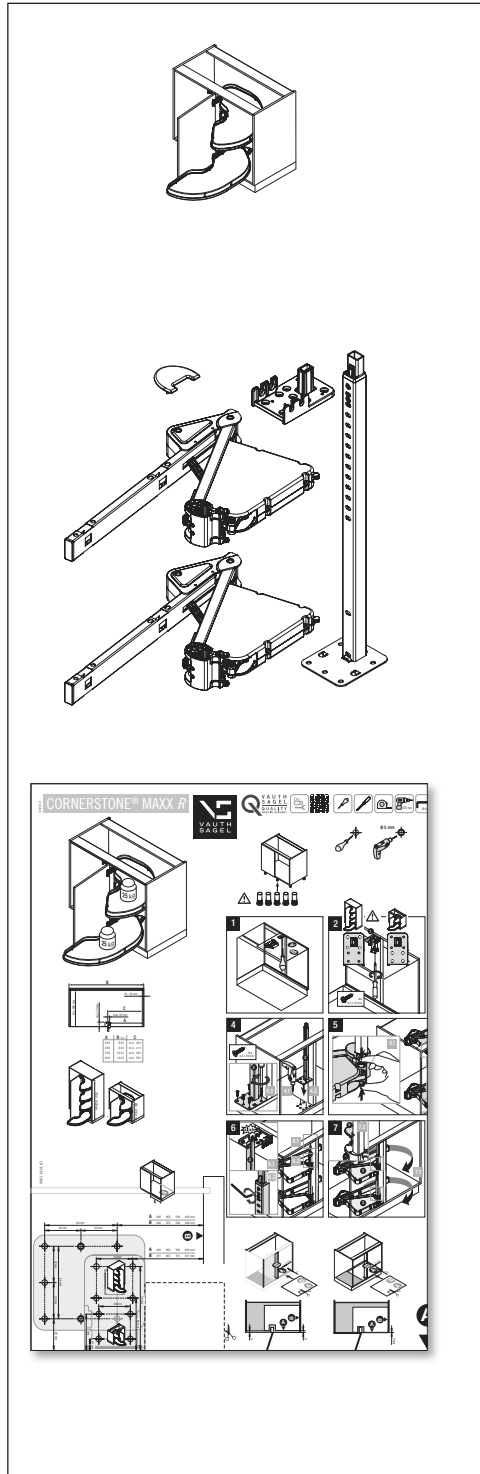

44011414\_01

A	400	450	500	600 mm
B	424	474	524	624 mm

A	400	450	500	600 mm
B	411	461	511	611 mm

# CORNERSTONE® MAXX

1

2

3

07 / 2019

Blindseitenbefestigung  
Blind side fixing

# CORNERSTONE® MAXX

1

2

3

8

<b>A</b>	400	450	500	600 mm
<b>B</b>	411	461	511	611 mm

07 / 2019

Extension Pole only

# VS ADD CORNERSTONE® MAXX

Separate purchase of CORNERSTONE MAXX shelving unit required. Please discard the fixing pole supplied with shelving unit as this product replaces it.

+

=

+

=